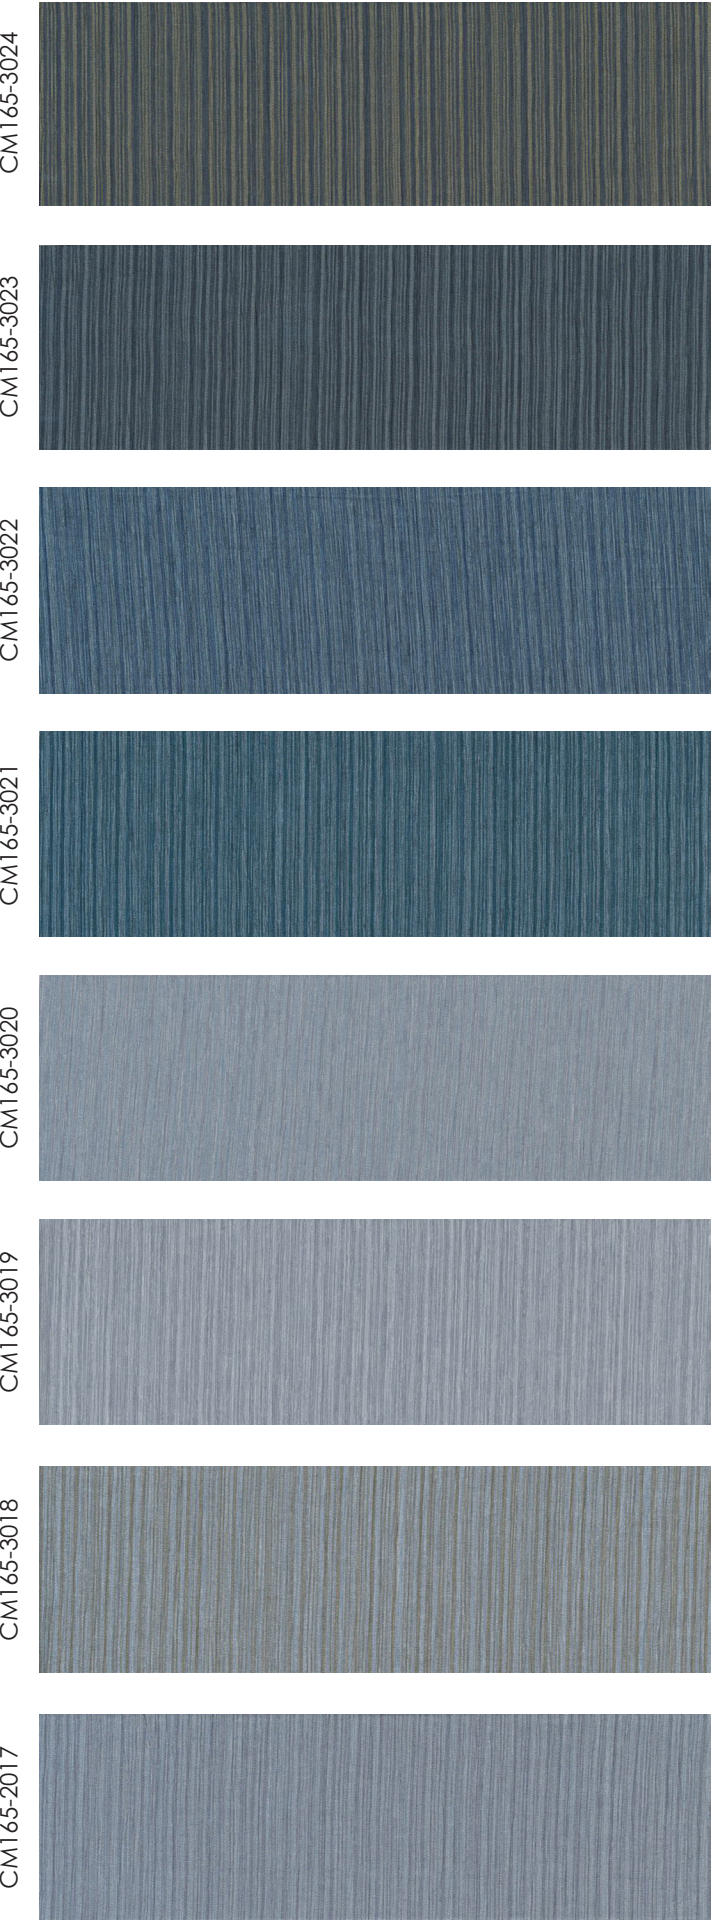

COMMAND WALLCOVERINGS

Satin Texture

Weight: 20 oz | Width: 52/54" | Backing: Osnaburg | Match: Random
30 LY Bolts | Class A Fire Rated | Custom Colors and Weights Available

Full Product Specs

Visit Distributor

CM165-3016